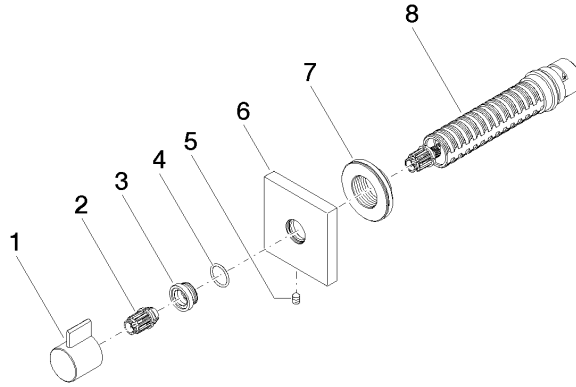

**SYMETRICS Wall valve anti-clockwise closing 3/4" - Chrome**

IMO

36 608 985

- rosette 60 x 60 mm
- head part with cut-to-length spindle and sleeve

	Chrome	36 608 985-00
	Brushed Platinum	36 608 985-06
	Platinum	36 608 985-08
	Brushed Durabronze (23kt Gold)	36 608 985-28
	Brushed Dark Platinum	36 608 985-99

**Required miscellaneous**

- Wall valve 3/4" -** 35 608 970 90
- max. recess depth 145 mm
  - min. recess depth 75 mm

36 608 985

mm [inches]

Certificates

IAPMO\_4976 (1). WRAS\_2010066.

36 608 985

**Spare parts list**

No.	Item Number	Name	Quantity used	Delivery time
1	09 20 98 002-00	handle	1	10
2	09 12 12 005 90	fixing cap	1	2
3	09 12 12 043-00	base	1	10
4	09 14 10 017 90	seal	1	2
5	90 31 11 004 00 90	pin	1	2
6	09 27 98 014-00	rosette	1	10
7	09 21 02 151 90	sleeve	1	2
8	90 90 03 128 00 90	top	1	2