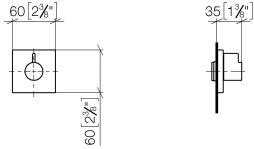

**SYMETRICS Wall valve anti-clockwise closing 3/4" - Chrome**

IMO

36 608 985

- rosette 60 x 60 mm
- head part with cut-to-length spindle and sleeve

	Chrome	36 608 985-00
	Brushed Platinum	36 608 985-06
	Platinum	36 608 985-08
	Brushed Durabronze (23kt Gold)	36 608 985-28
	Brushed Dark Platinum	36 608 985-99

**Required miscellaneous**

- Wall valve 3/4" -** 35 608 970 90
- max. recess depth 145 mm
  - min. recess depth 75 mm

36 608 985

mm [inches]

Certificates

IAPMO\_4976 (1). WRAS\_2010066.

36 608 985

**Spare parts list**

No.	Item Number	Name	Quantity used	Delivery time
1	09 20 98 002-00	handle	1	10
2	09 12 12 005 90	fixing cap	1	2
3	09 12 12 043-00	base	1	10
4	09 14 10 017 90	seal	1	2
5	90 31 11 004 00 90	pin	1	2
6	09 27 98 014-00	rosette	1	10
7	09 21 02 151 90	sleeve	1	2
8	90 90 03 128 00 90	top	1	2